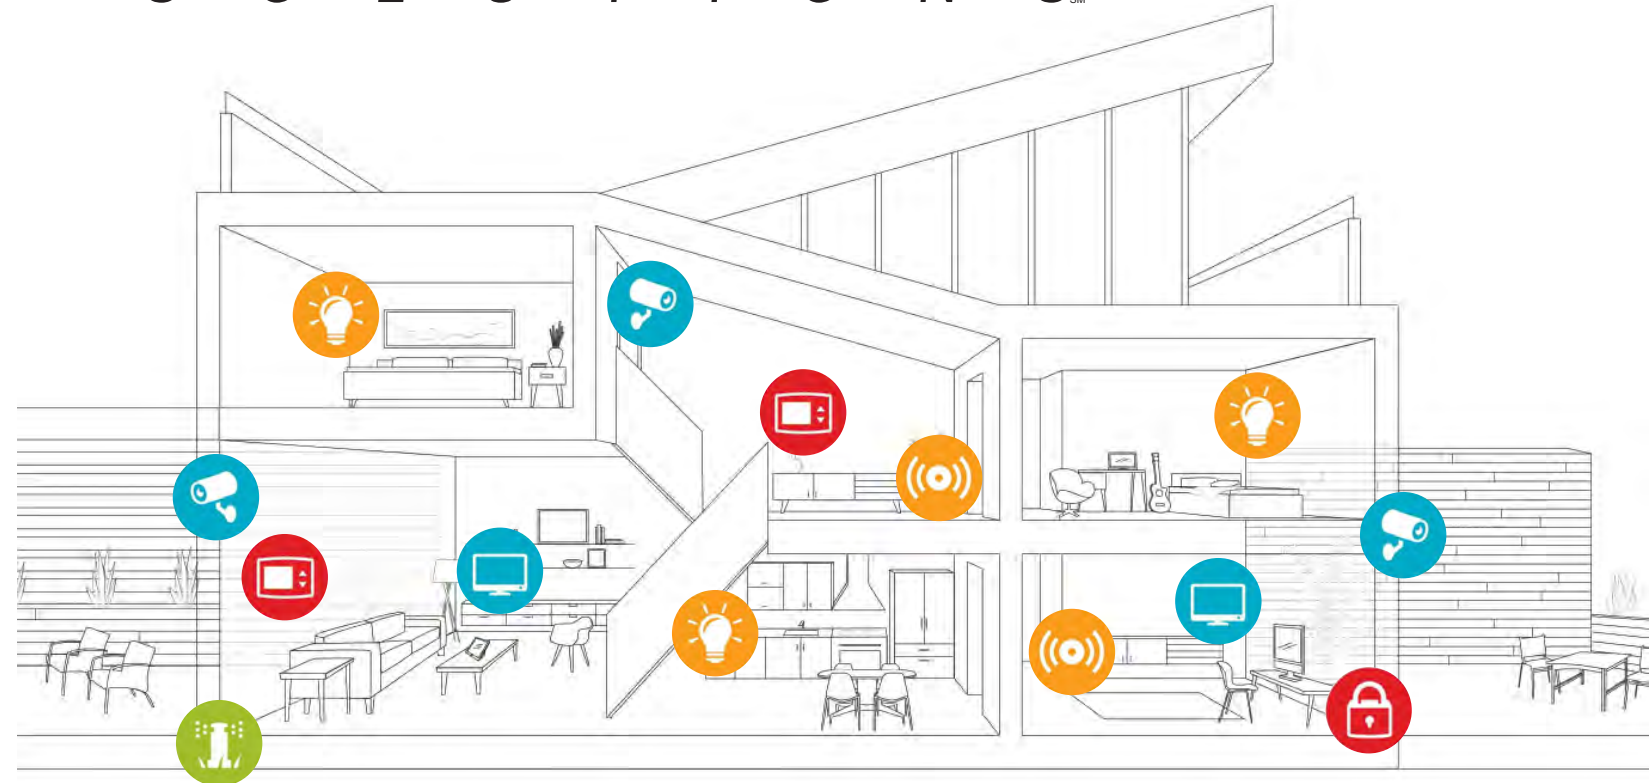

Dropship Items

Shipping $3 per unit. Must order Minimum Order Case Quantities.

NEST LEARNING THERMOSTAT 3RD GEN

- T3017US White
- T3021US Copper
- T3016US Carbon Black

INDOOR IQ CAMERA
NC3200US

Must order case quantity of 2, 2 packs

GOOGLE HOME

WNGOGA3A0041

Voice Activated Speaker

GOOGLE HOME MINI

WNGOGA210US White

WNGOGA216US Black

GOOGLE WIFI

WNGOGA3A0440 Single

WNGOGA3A0441 3 Pack

LIFX COLOR 1100 A19

WNLXLHA19-2

2 Bulb Starter Pack

LIFX COLOR 1100 BR30

WNLXLHA19-2

2 Pack

CHROMECAST ULTRA

WNGOGA3A0403

CHROMECAST (HDMI)

WNGOGA3A0093

CHROMECAST AUDIO

WNGOGA3A0147

PHILIPS HUE BR30 SINGLE NC6

WNP456665

2nd Gen

PHILIPS HUE A19 STARTER KIT (3 BULBS)

WNP4564479

PHILIPS HUE A19 SINGLE

WNP4564487

3rd Gen

PHILIPS HUE PAR16 SINGLE NC6

WNP456673

2nd Gen

RACHIO SMART SPRINKLER CONTROLLER, 8 ZONE, GEN2

WNRA8ZULWBP

RACHIO SMART SPRINKLER CONTROLLER, 16 ZONE, GEN2

WNRA16ZULWBP

WEATHERPROOF OUTDOOR ENCLOSURE

WNRA16RACHBX

PERFECTHOME SOLUTIONS

Smart Products for a Smart Home

eero

nest

Google

LIFX

PHILIPS hue personal wireless lighting

rachio

chromecast