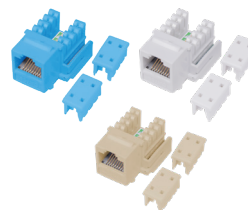

78¢ / save 47¢

**CATMI120BLU
CATMI120WHT**

CAT5e RJ45 Modular Insert, Blue or White; **CATMI120IVY 69¢**